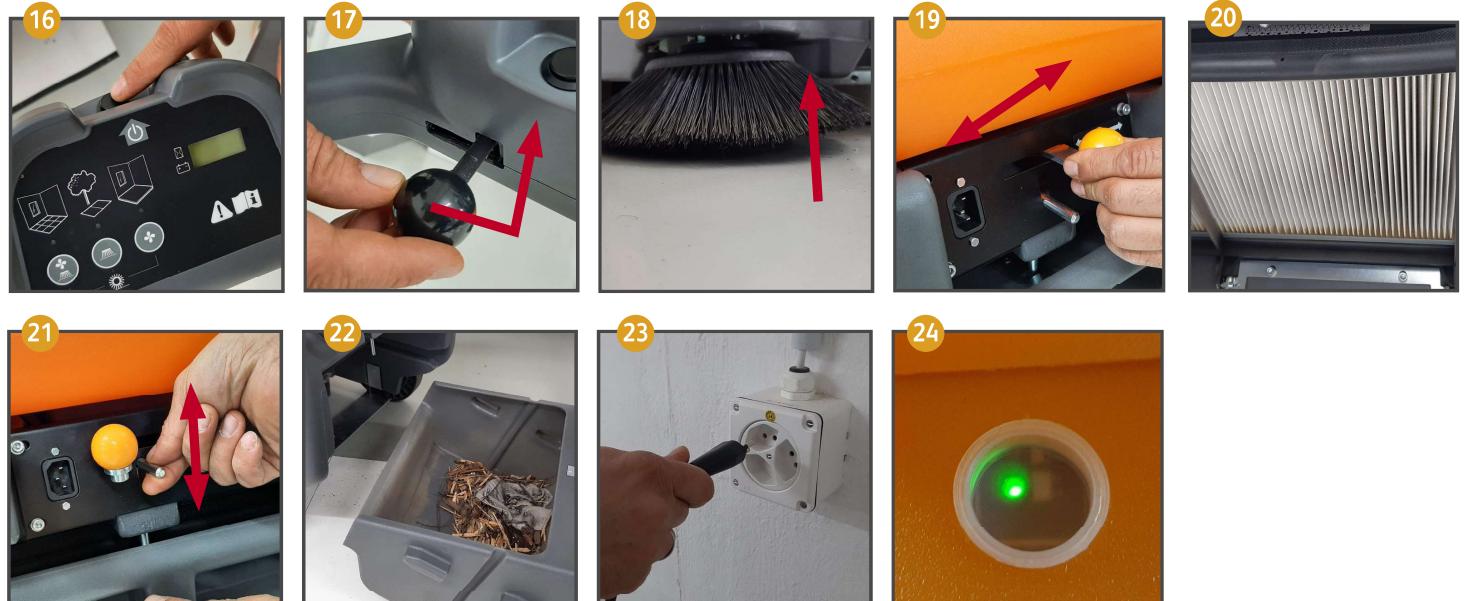

balimat 2300

Preparation

Operation

Maintenance

ATTENTION!

Do not use the machine before you have read and understood the operating instructions!

Questions: 1-800-558-2332

TASKI is one of four core areas of the Diversey business. © 2021 Diversey, Inc. All Rights Reserved. All logos and trademarks are owned by or licensed to Diversey, Inc. 89086-USG-master (21/192)