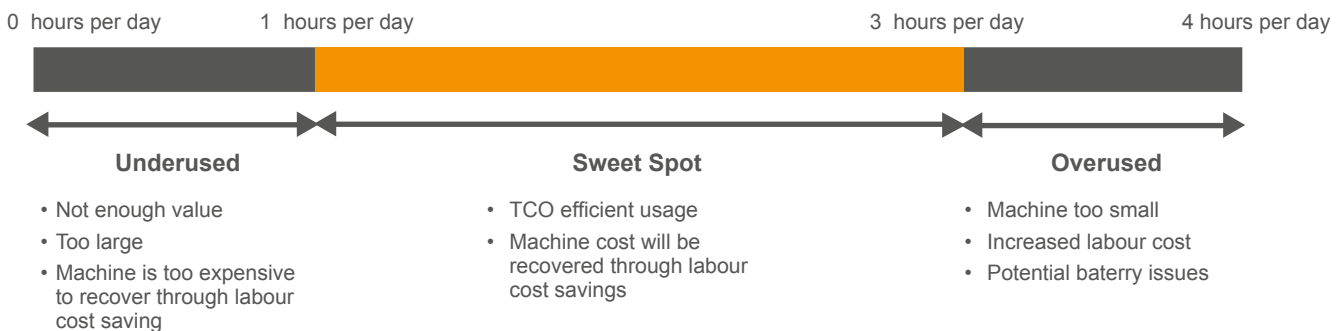

Are you struggling with too many systems, too much information and not knowing where to start? Then IntelliTrail Analytics is the perfect solution. It does the heavy-lifting for you!

It is designed to give you easy guidance and suggestions on how to improve your (multi-colour) machine fleet with approximate savings estimations that help you prioritize and realize savings.

Our analysis shows that you can save up to 20% of your machine operating cost (machine procurement, labor) if you use the tool effectively.

How does it work?

IntelliTrail Analytics continuously monitors the activity of your fleet and compares it to the recommended use of each and every machine. It is designed to detect anomalies and suggest a better-fit machine for the respective site.

Let's take the example of a swingo 1650 – a larger walk-behind scrubber drier.

It can have 3 statuses:

Underused: The machine is not used enough, and it will not recover the investment cost through labor savings – a smaller machine is much more effective

Sweet Spot: The machine usage is efficient and a good fit for the site

Overused: The machine is used too much, and it will increase your labour cost compared to a larger machine

IntelliTrail Analytics tries to make recommendations based on a machine's usage and gives an estimation of savings.

1. How does it work? Let's take a swingo 1650